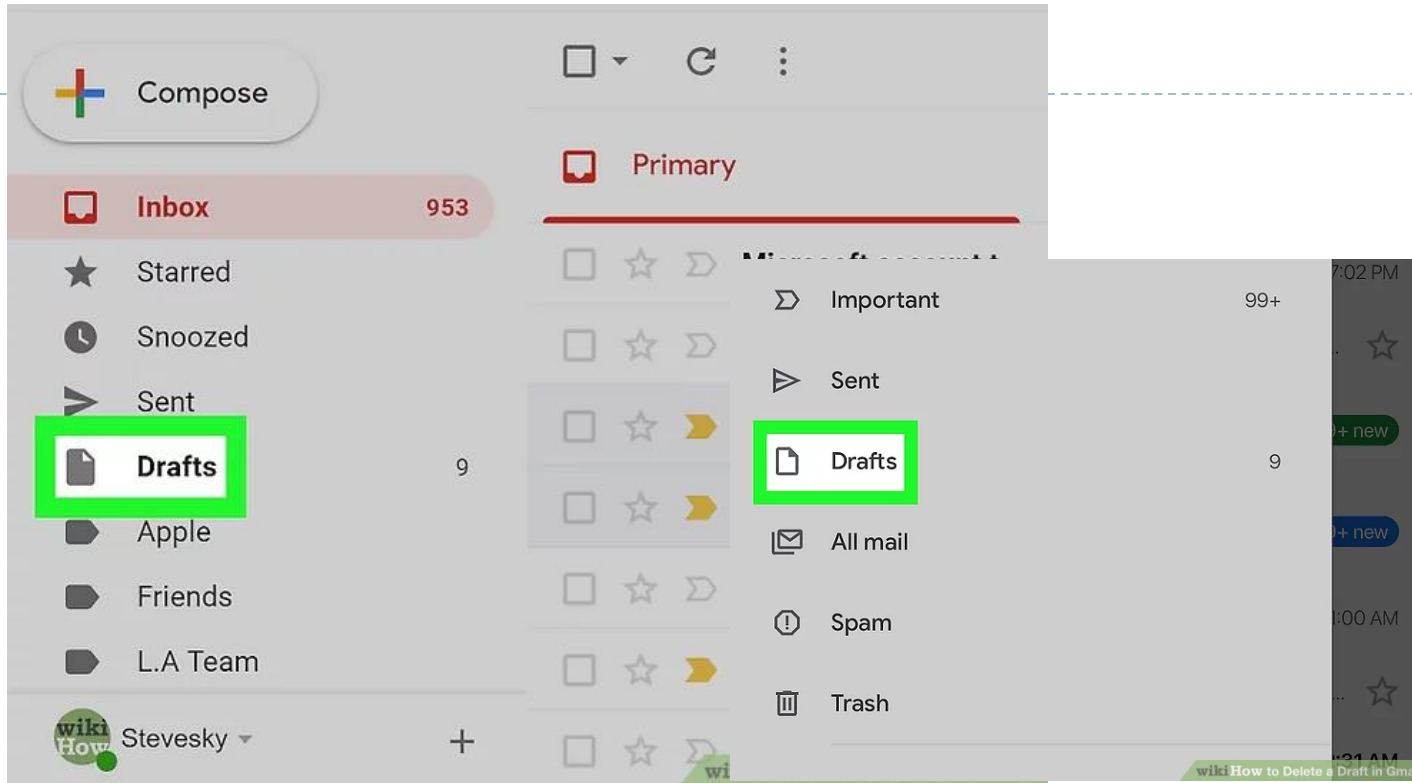

Inbox > ตู้จดหมาย

Sent/Outbox > จดหมายส่งออก

Draft > จดหมายร่าง

Spam > จดหมายขยะ

Trash > ถังขยะ